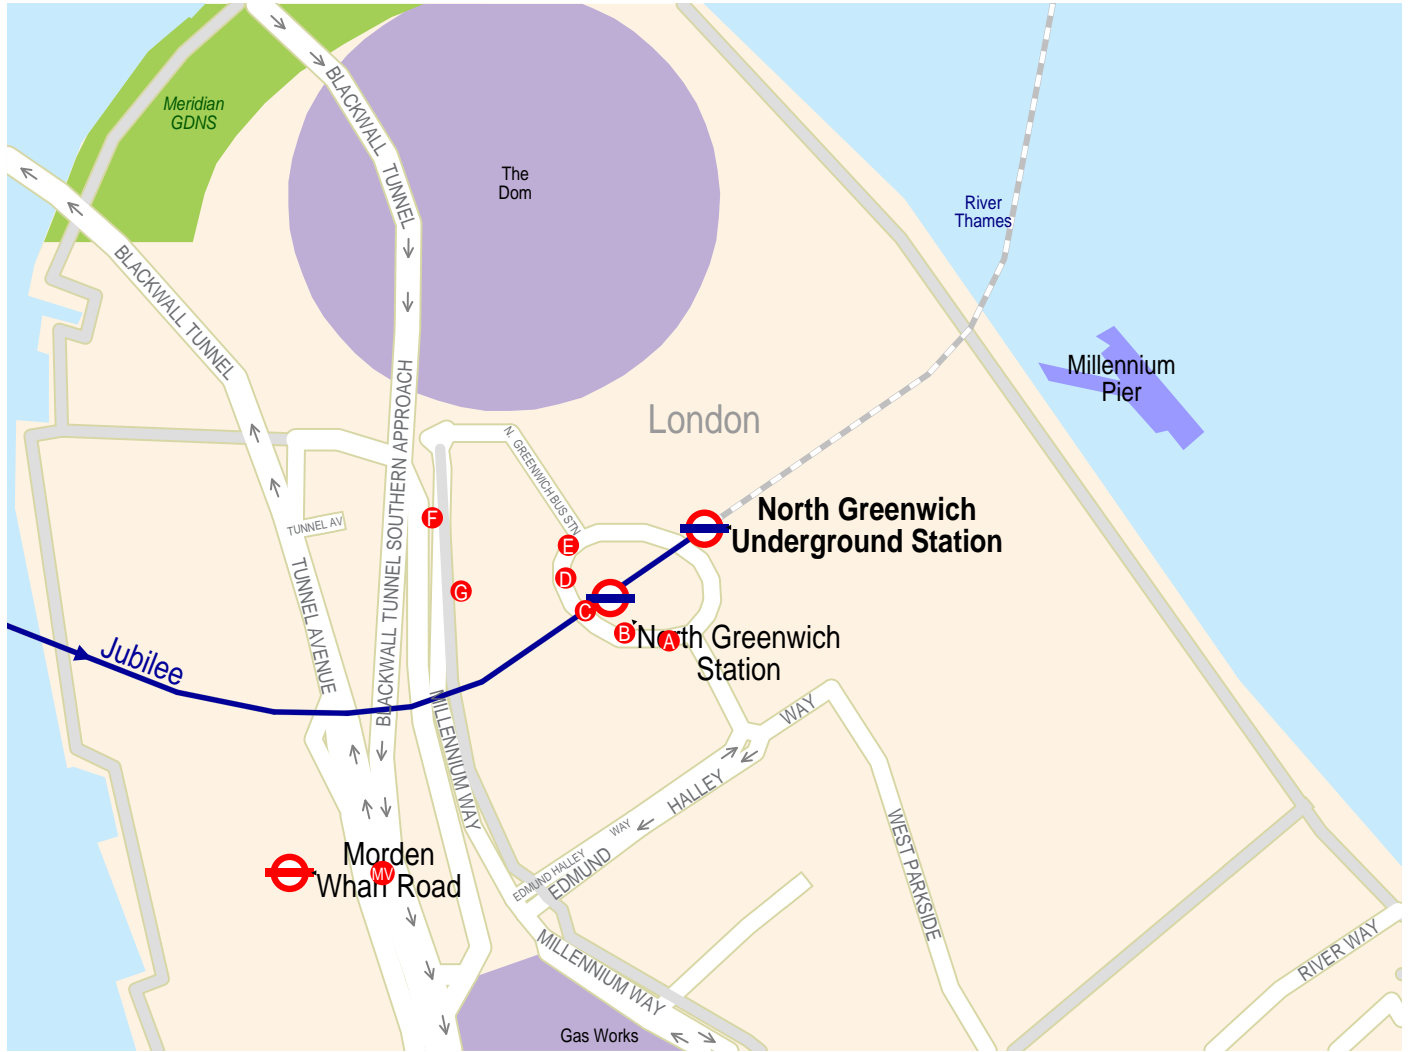

### Area Map: North Greenwich Underground Station

© 2003 NAVTEQ/PTV AG/Map&Guide

London Underground
 
 Underground
 
 Bus