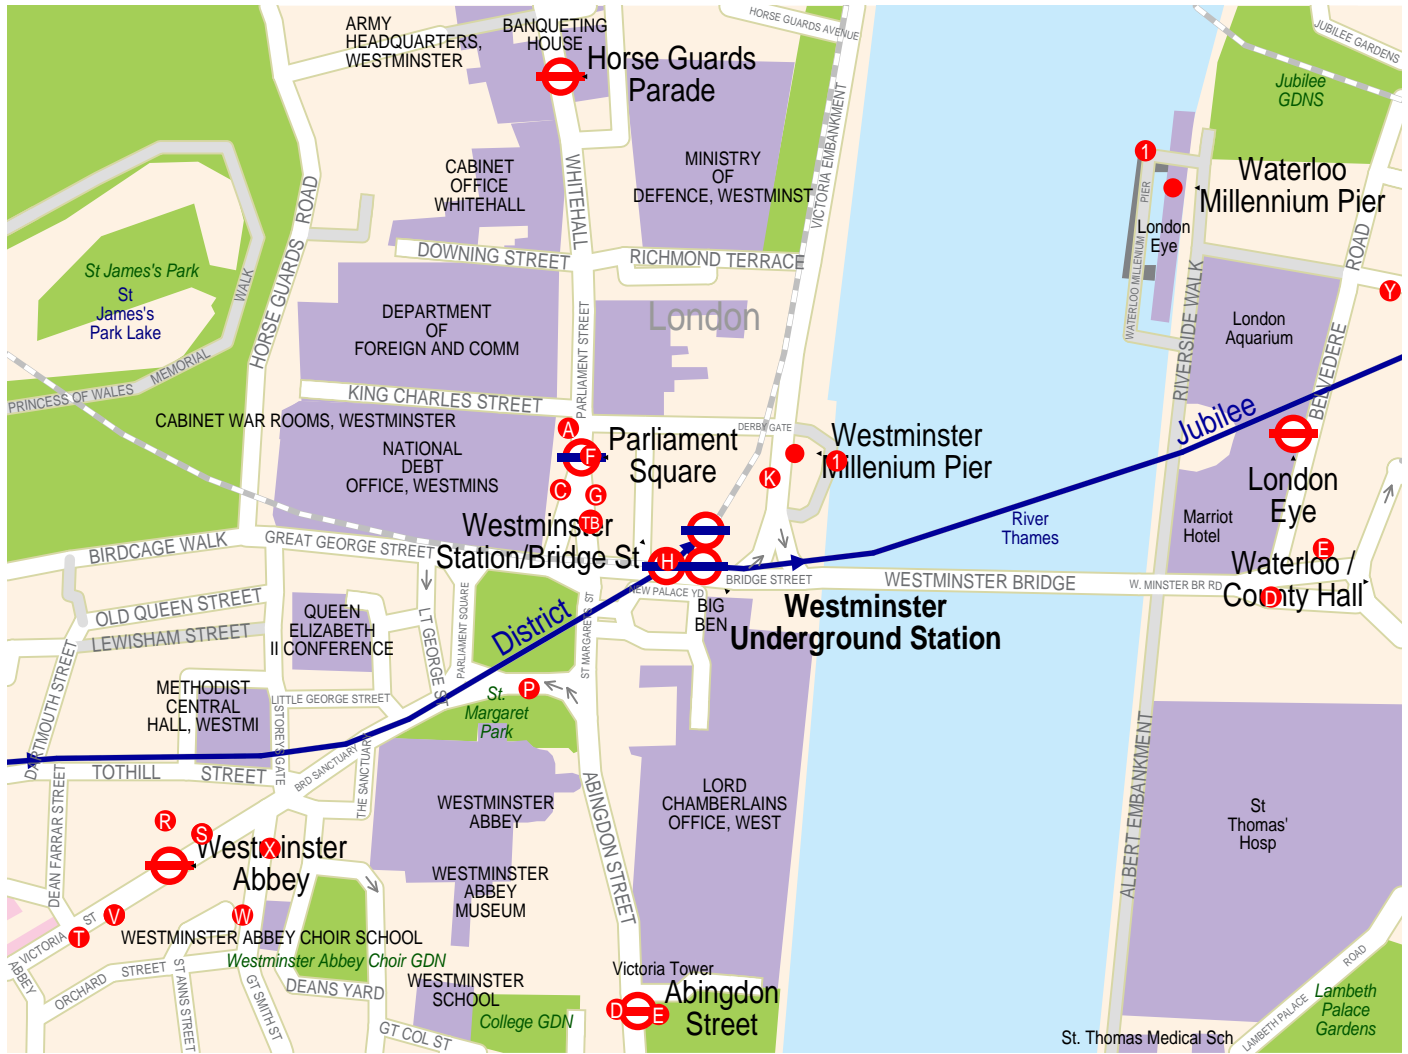

# Area Map: Westminster Underground Station

© 2003 NAVTEQ/PTV AG/Map&Guide

- London Underground
- Footpath
- Underground
- Stop
- Bus