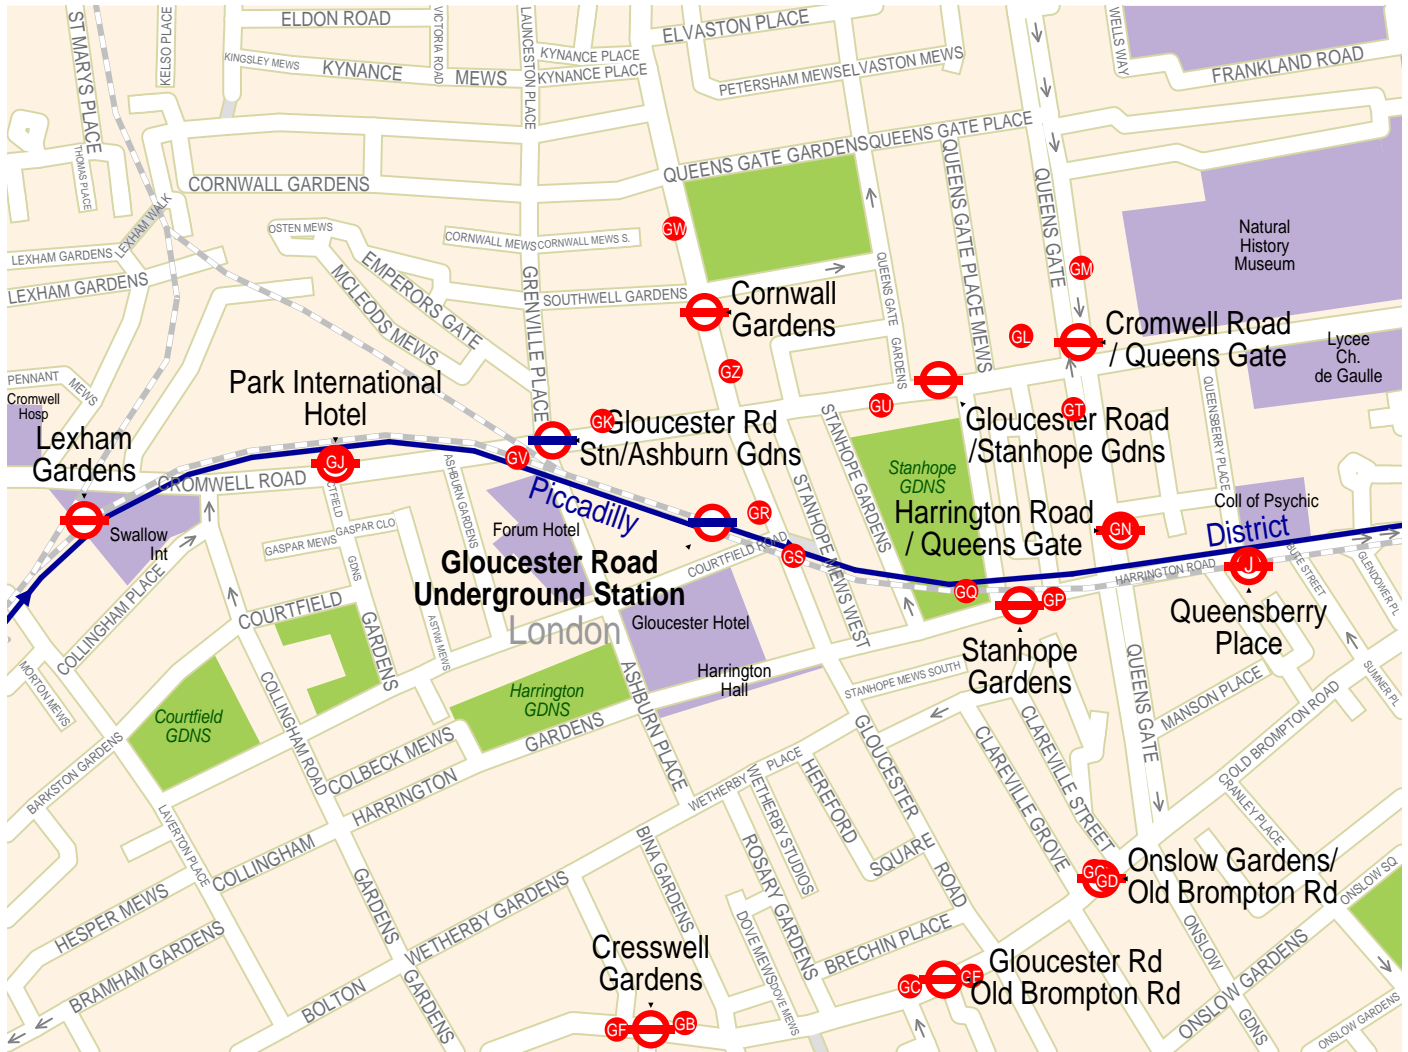

Area Map: Gloucester Road Underground Station

© 2003 NAVTEQ/PTV AG/Map&Guide

- London Underground
- Footpath
- Underground
- Bus